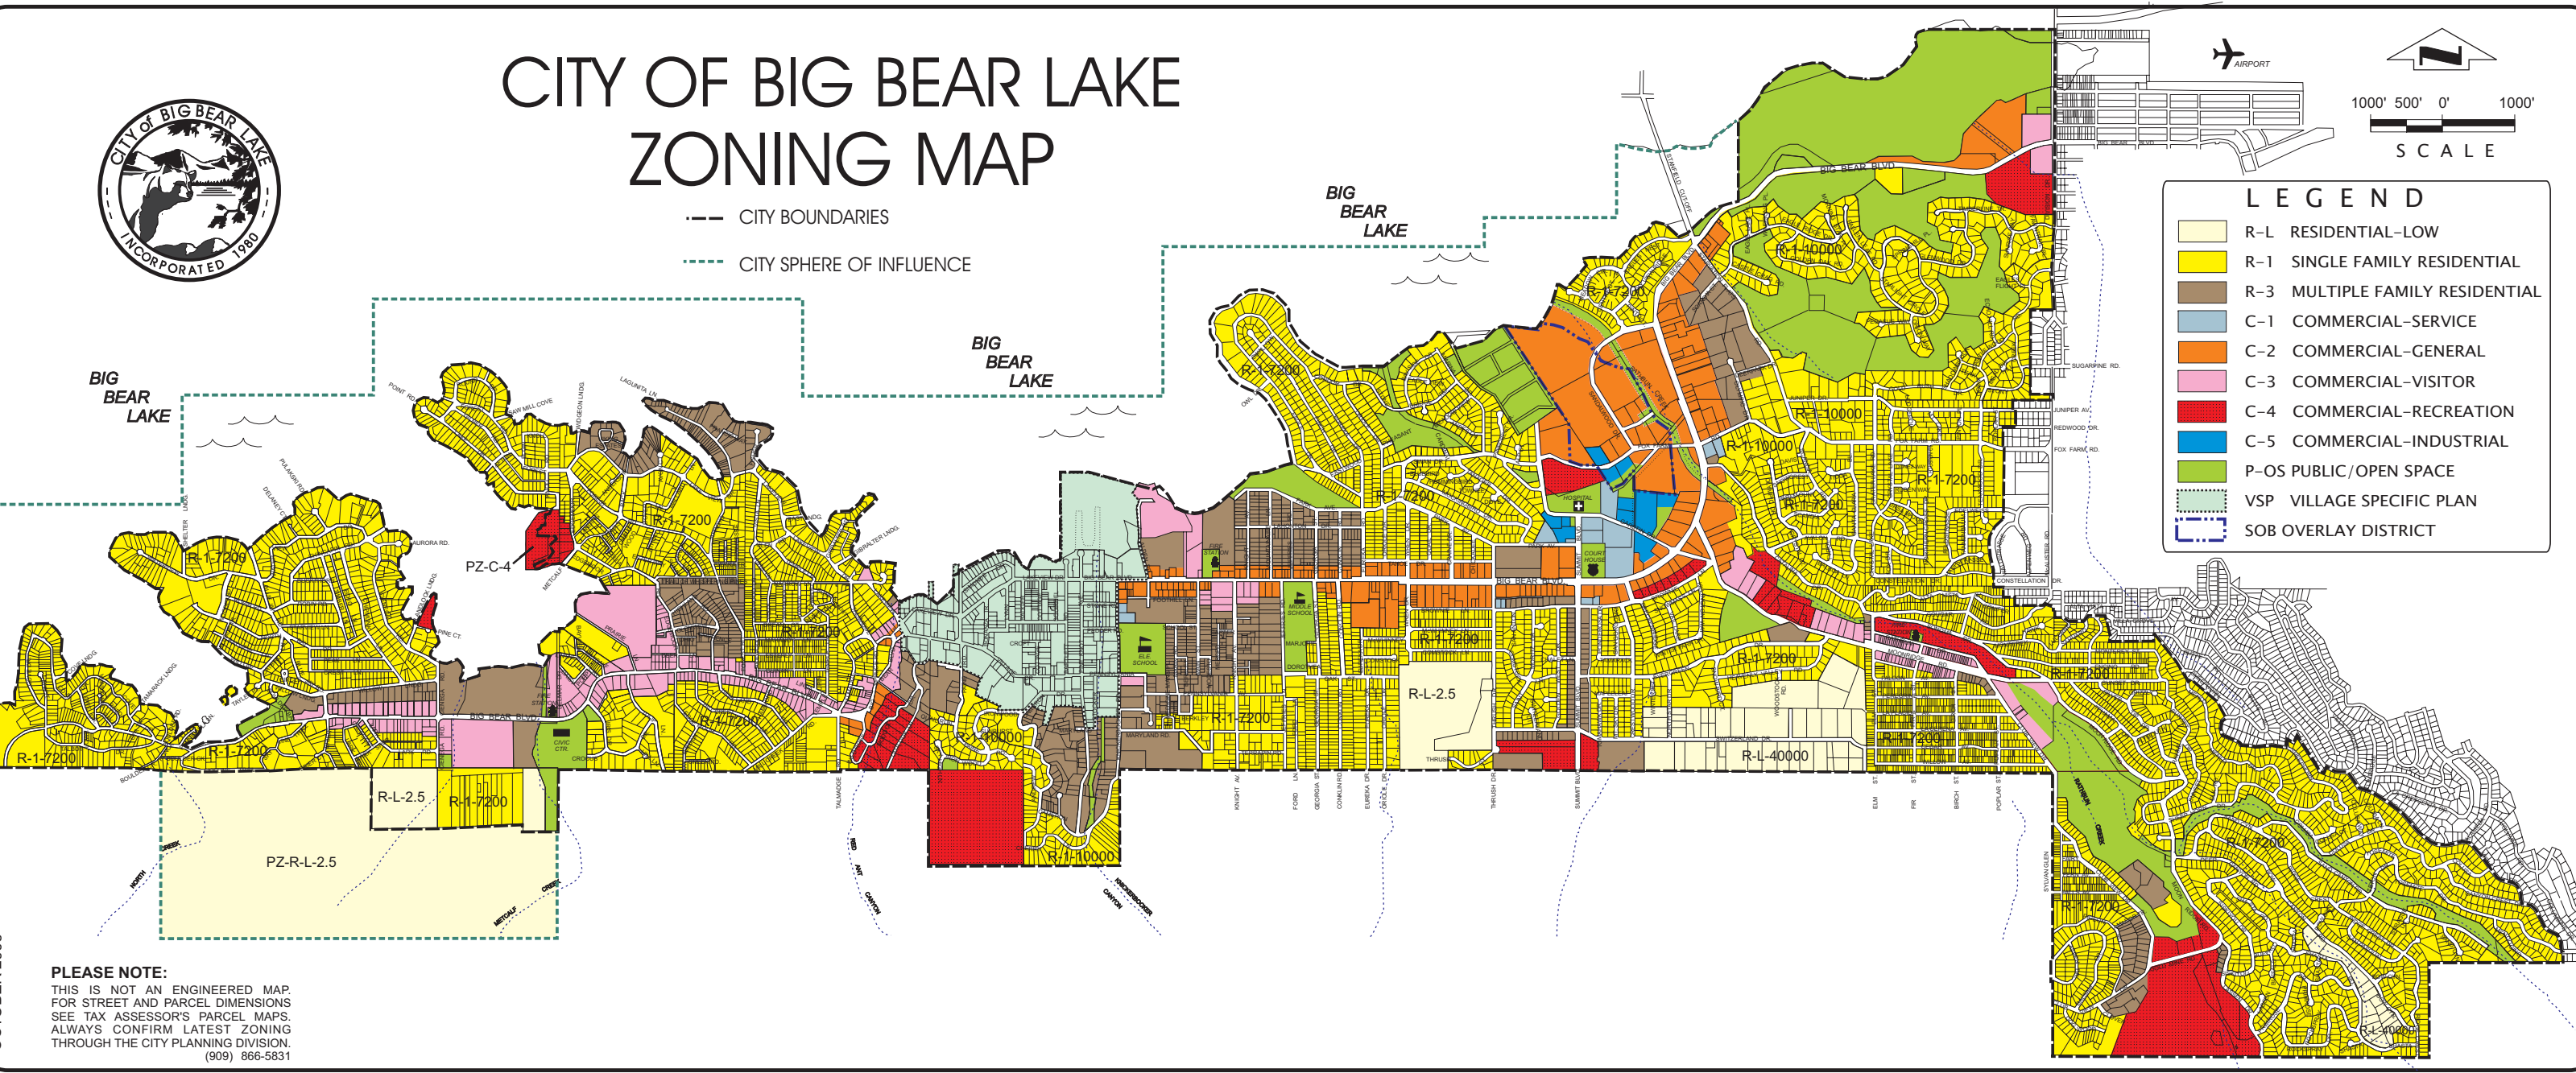

CITY OF BIG BEAR LAKE ZONING MAP

--- CITY BOUNDARIES
- - - CITY SPHERE OF INFLUENCE

LEGEND	
	R-L RESIDENTIAL-LOW
	R-1 SINGLE FAMILY RESIDENTIAL
	R-3 MULTIPLE FAMILY RESIDENTIAL
	C-1 COMMERCIAL-SERVICE
	C-2 COMMERCIAL-GENERAL
	C-3 COMMERCIAL-VISITOR
	C-4 COMMERCIAL-RECREATION
	C-5 COMMERCIAL-INDUSTRIAL
	P-OS PUBLIC/OPEN SPACE
	VSP VILLAGE SPECIFIC PLAN
	SOB OVERLAY DISTRICT

PLEASE NOTE:
THIS IS NOT AN ENGINEERED MAP.
FOR STREET AND PARCEL DIMENSIONS
SEE TAX ASSESSOR'S PARCEL MAPS.
ALWAYS CONFIRM LATEST ZONING
THROUGH THE CITY PLANNING DIVISION.
(909) 866-5831

OCTOBER 2006